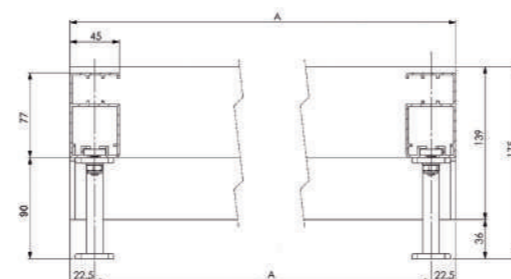

### SECTIONS

PLAN VIEW

SIDE VIEW

LINE SECTION

### TECHNICAL SPECIFICATIONS

WIDTH		LENGTH	
MAX. WIDTH	6000 mm.	MAX. LENGTH	5500 mm.
MIN. WIDTH	1000 mm.	MIN. LENGTH	1000 mm.

MAX. AREA COVERED 27,5 m<sup>2</sup>