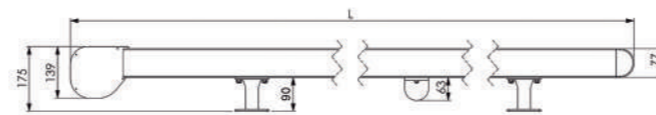

### SECTIONS

PLAN VIEW

SIDE VIEW

LINE SECTION

### TECHNICAL SPECIFICATIONS

WIDTH		LENGTH	
MAX. WIDTH	6000 mm.	MAX. LENGTH	5500 mm.
MIN. WIDTH	1000 mm.	MIN. LENGTH	1000 mm.

MAX. AREA COVERED 27,5 m<sup>2</sup>