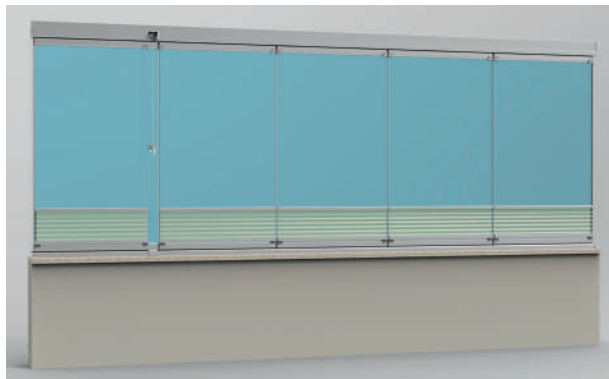

SYSTEM ADVANTAGES

- ☀️ Protects from sun and regulates the incoming light.
- ☀️ Fits to your glass curtain.
- ☀️ Promotes energy saving.
- ☀️ Regulates the space's thermal comfort.
- ☀️ Modern fabrics of highest quality (Basic, BlackOut, Micro-perforated)
- ☀️ Visibility and privacy at the same time.
- ☀️ Design and style.
- ☀️ Elegance and sophistication for your spaces.

CONFIGURATIONS

LOWERED BLIND