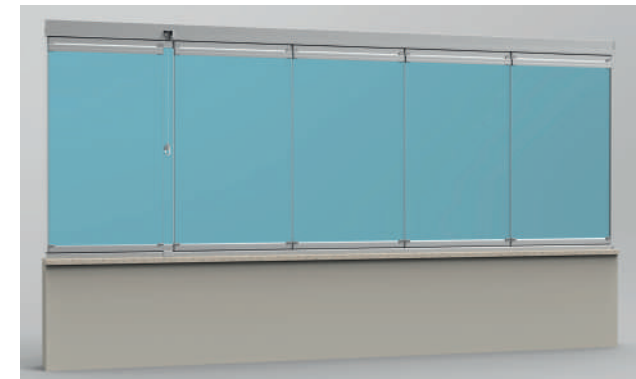

RAISED BLIND