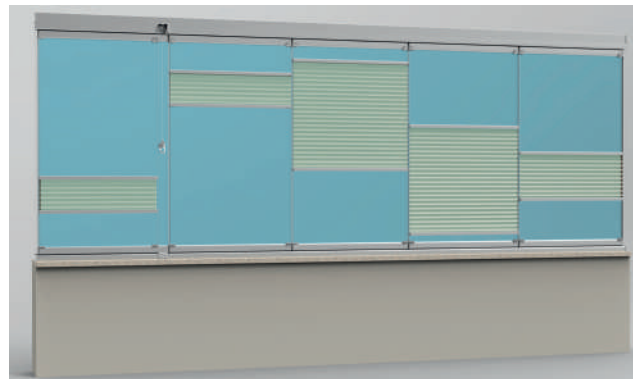

SYSTEM ADVANTAGES

- ☀️ Protects from sun and regulates the incoming light.
- ☀️ Fits to your glass curtain.
- ☀️ Promotes energy saving.
- ☀️ Regulates the space's thermal comfort.
- ☀️ Modern fabrics of highest quality (Basic, BlackOut, Micro-perforated)
- ☀️ Visibility and privacy at the same time.
- ☀️ Design and style.
- ☀️ Elegance and sophistication for your spaces.

CONFIGURATIONS

AJAR BLIND