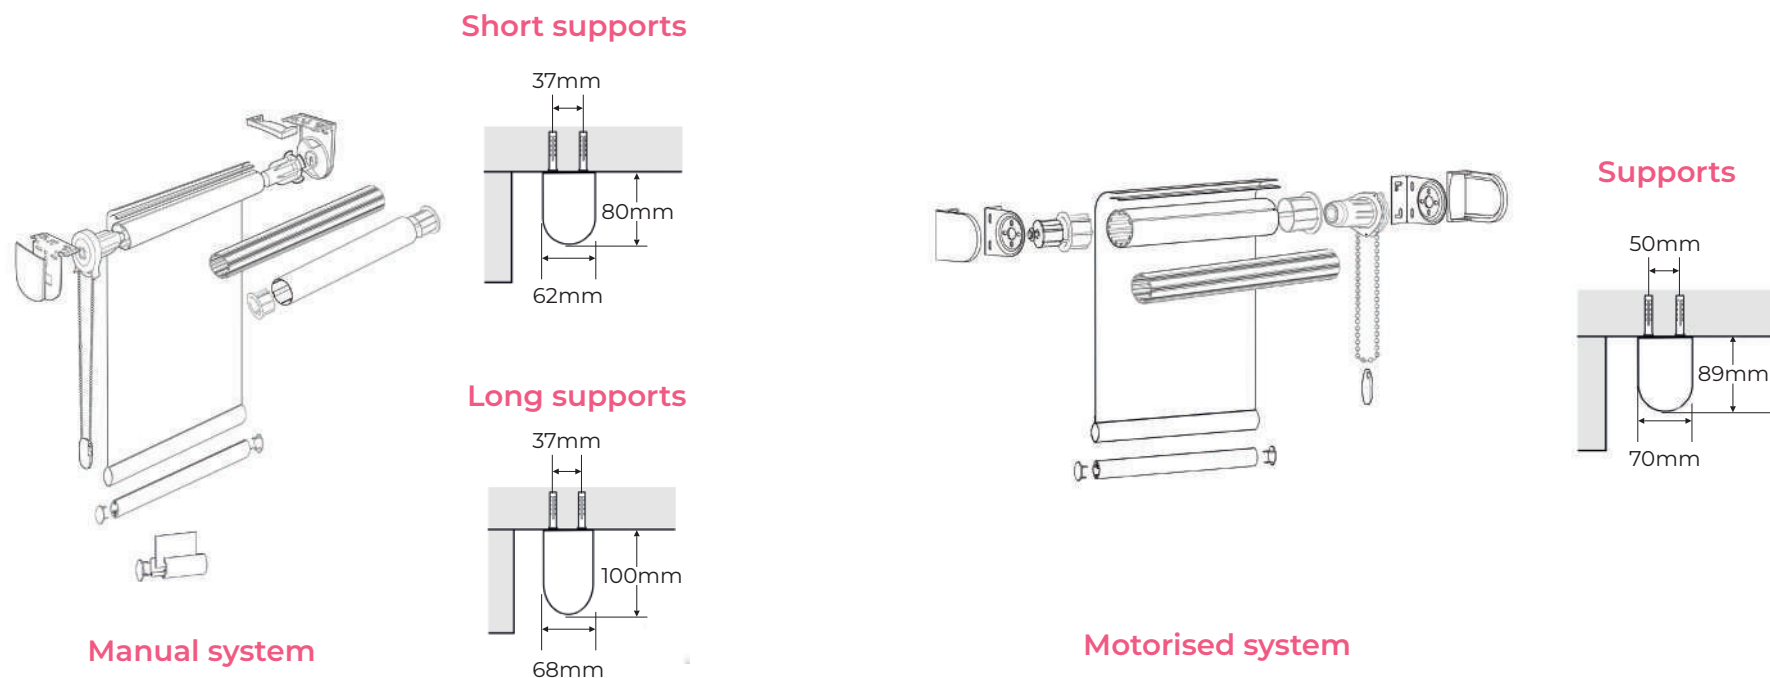

SPECIFICATIONS AND MEASURES

SPECIFICATIONS				
Available fabrics	<i>Basic</i>	<i>Screen A10</i>	<i>Screen J5</i>	<i>Black-out</i>
Weight per m²	175 gr/m²	330 gr/m²	385 gr/m²	432 gr/m²
Fabric composition	100 % Polyester	70% PVC + 30% Polyester	70% PVC + 30% Poliéster	100% Fiberglass
Drive	Manual with chain or motorised			
Fire classification	Not flameproof	Flameproof (see classification)		
Accessories finish	Grey, white, and black			
Maintenance	Dry cloth, water and soap			

MEASUREMENTS BY SYSTEM TYPE			
	Simple	Double	With motor
Maximum height	3000 mm	3000 mm	4000 mm
Maximum width	3000 mm	6000 mm	3000 mm
Minimum width	1000 mm		
m²	6 m²	6 m²	8 m²

SYSTEM TYPES