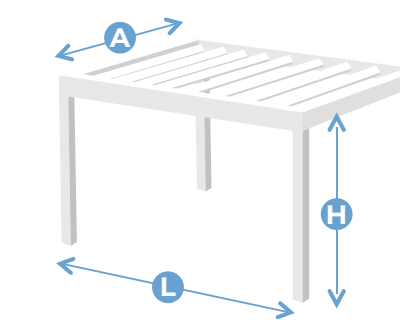

TECHNICAL SPECIFICATIONS

- **L** Max. Length
- **A** Max. Width
- **H** Max. Height

SEESKY BIO-OPEN		
STD	WITH INTERMEDIATE POST	
5040 mm.	6000 mm.	
1 Module 4000 mm.	2 Modules 8000 mm.	3 Modules 10500 mm.
2592 mm. (recommended height)