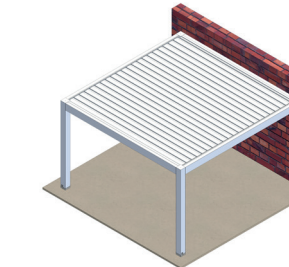

### TECHNICAL SPECIFICATIONS

- L** Max. Length
- A** Max. Width
- H** Max. Height

SEESKY BIO-OPEN		
STD	WITH INTERMEDIATE POST	
5040 mm.	6000 mm.	
1 Module 4000 mm.	2 Modules 8000 mm.	3 Modules 10500 mm.
2592 mm. (recommended height)		

1 FREE STANDING

2 FIXED TO A WALL

3 BETWEEN WALLS