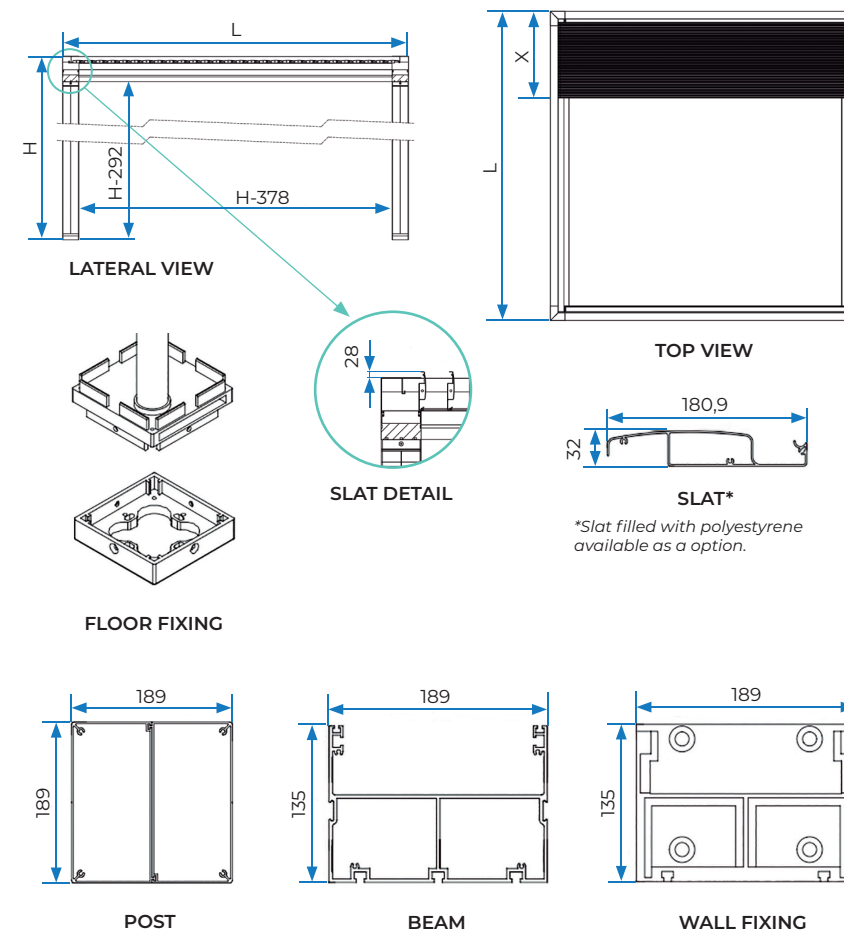

**Free drainage**  
The free drainage system drains rainwater out of the pergola through the posts.

**Integrated gutter in the beams**  
The pergola comes with a modern integrated gutter system in the beams that prevents rainwater from splashing on the inside.

### SECTIONS

SLATS FOLDING CHART (mm)	
WAY OUT (L)	PACKING (X)
1040	368
1200	410
1360	452
1520	494
1680	536
1840	578
2000	620
2160	662
2320	704
2480	746
2640	788
2800	830
2960	872
3120	914
3280	956
3440	998
3600	1040
3760	1082
3920	1124
4080	1166
4240	1208
4400	1250
4560	1292
4720	1334
4880	1376
5040	1418
5200	1460
5360	1502
5520	1544
5680	1586
5840	1628
6000	1670

### TECHNICAL SPECIFICATIONS

- L** Max. Length
- A** Max. Width
- H** Max. Height

SEESKY BIO-OPEN		
STD	WITH INTERMEDIATE POST	
5040 mm.	6000 mm.	
1 Module 4000 mm.	2 Modules 8000 mm.	3 Modules 10500 mm.
2592 mm. (recommended height)		