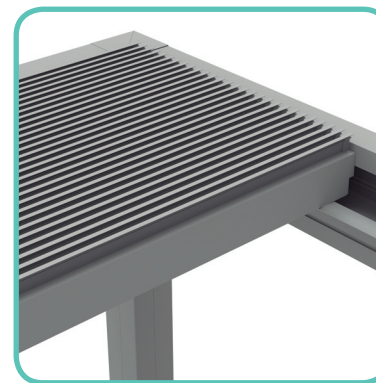

TECHNICAL DETAILS

Folding slats
Open, close and fold the slats as you please thanks to this dynamic structure and enjoy your stay at all time.