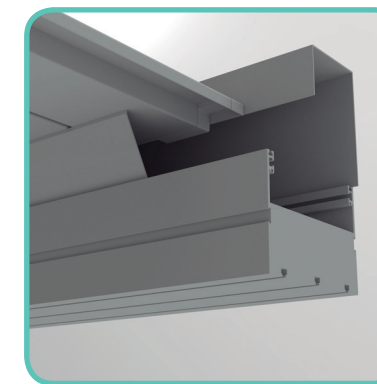

**Free drainage**  
The free drainage system drains rainwater out of the pergola through the posts.

**Integrated gutter in the beams**  
The pergola comes with a modern integrated gutter system in the beams that prevents rainwater from splashing on the inside.