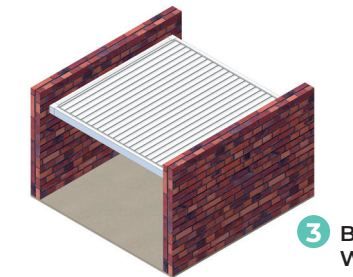

### TECHNICAL SPECIFICATIONS

- L** Max. Length
- A** Max. Width
- H** Max. Height

SEESKY BIO-OPEN		
STD	WITH INTERMEDIATE POST	
5040 mm.	6000 mm.	
1 Module 4000 mm.	2 Modules 8000 mm.	3 Modules 10500 mm.
2592 mm. (recommended height)		

1 FREE STANDING

2 FIXED TO A WALL

3 BETWEEN WALLS