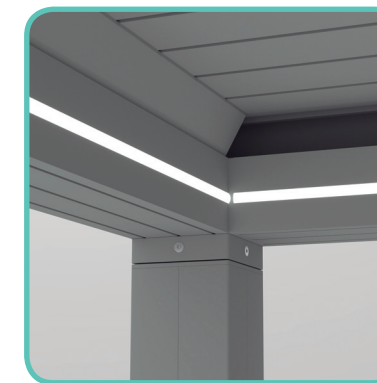

Perimetral LED lights
Enjoy the option of having perimetral LED lights for an extra touch of quality. The lights are fully dimmable to allow you to control their intensity.