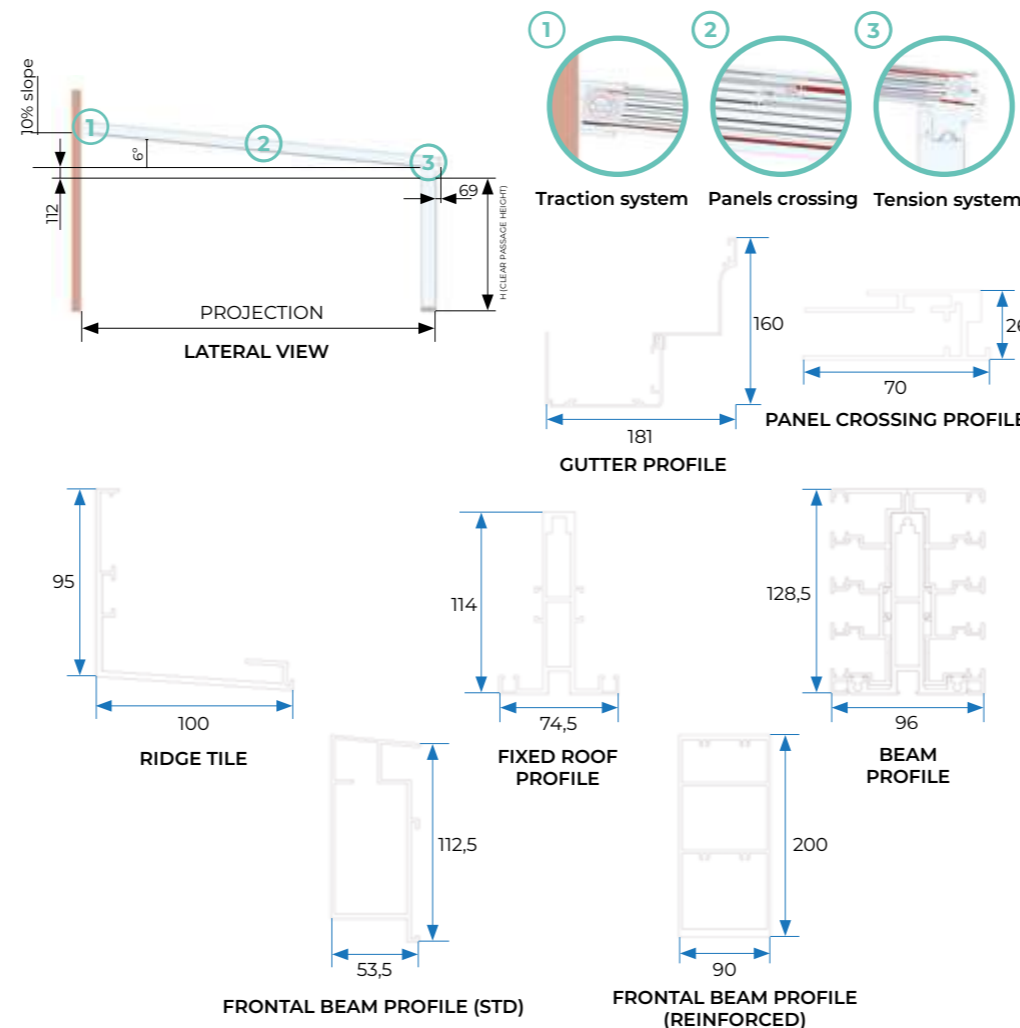

TECHNICAL SPECIFICATION

**Water drainage with 80mm diameter**

The 80mm diameter used for the drainage system ensure water is easily driven towards the posts from where it evacuates.

**Possibility of adding LED lights in the beams**

LED lights can be installed in the beams allowing to enjoy the roof day and night.

**Installation from the inside**

The installation for the panels can be easily made from the inside of the structure, without risks.

**Opening System without wheels**

The panels slide open without using any wheels in the rails, reducing maintenance to a minimum.

SECTIONS

TECHNICAL SPECIFICATION

	FIXED			MOVABLE		
	Laminated	Chamber	Polycarbonate (solar control)	Laminated	Chamber	Polycarbonate (solar control)
	4+4	3+3/6/4	16	4+4	3+3/6/4	16
Máx. panel width	1100 mm.			1200 mm.		
Máx. panel lenght	4000 mm.	3000 mm.	6000 mm.	1300 mm.		2500 mm.
Máx. projection	6000 mm.			6000 mm.		

DISTANCE BETWEEN POSTS - STANDARD			DISTANCE BETWEEN POSTS - REINFORCED		
No glass system	ONE RUN	With snow load	No glass system	ONE RUN	With snow load***
4500 mm.	3000 mm.	3000 mm.	6000 mm.	4500 mm.	4500 mm.