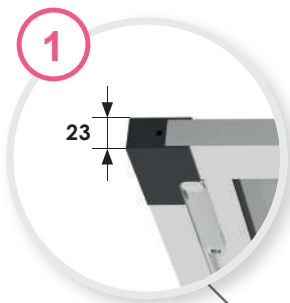

Maximum height: 3000 mm.
Maximum width: 6000mm.

BILATERAL

Pleated mosquito net system with bilateral opening. Possibility of access by both ends either individually or simultaneously.

Ideal system for places where you have double openings and you need to access without distinction on both ends.

Maximum height: 3000 mm.
Maximum width: 2500 mm.

AVAILABLE COLORS: Lacquered, Special, Anodized, Wood-effect.

BREAKDOWN

- 1- Aluminium perimeter frame
- 2- Lower profile available in 4 and 8 mm.
- 3- High resistance polyester pleated fabric
- 4- Bottom profile with nylon rope
- 5- Upper compensator with integrated bearing