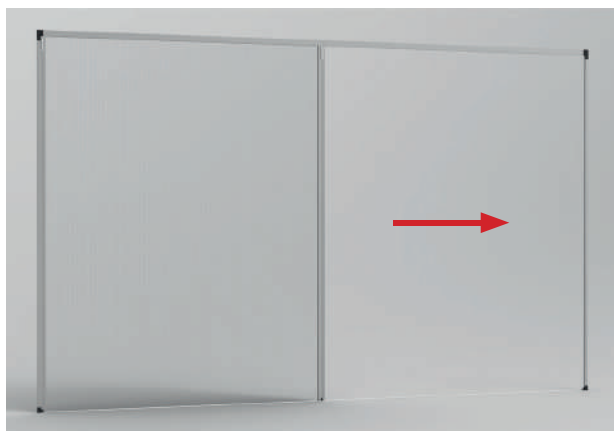

habitat net[®]

Customize your environment
and enjoy more comfort

 **C³ Systems**[®]
The open view company

LATERAL

Pleated mosquito net system with side opening. You can access both from the inside and the outside by one of the ends.

You can choose the opening direction before proceeding with the installation.

Maximum height: 3000 mm.
Maximum width: 3000 mm.

CENTRAL

Pleated mosquito net system with central opening. Combination of two mosquito nets with central opening.

Maximum height: 3000 mm.
Maximum width: 6000mm.

BILATERAL

Pleated mosquito net system with bilateral opening. Possibility of access by both ends either individually or simultaneously.

Ideal system for places where you have double openings and you need to access without distinction on both ends.

Maximum height: 3000 mm.
Maximum width: 2500 mm.

AVAILABLE COLORS: Lacquered, Special, Anodized, Wood-effect.

BREAKDOWN

- 1- Aluminium perimeter frame
- 2- Lower profile available in 4 and 8 mm.
- 3- High resistance polyester pleated fabric
- 4- Bottom profile with nylon rope
- 5- Upper compensator with integrated bearing