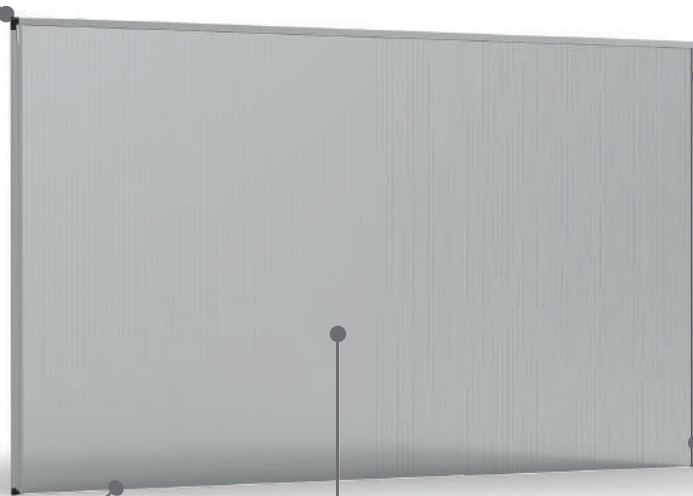

You can choose the opening direction before proceeding with the installation.

Maximum height: 3000 mm.
Maximum width: 3000 mm.

CENTRAL

Pleated mosquito net system with central opening. Combination of two mosquito nets with central opening.

Maximum height: 3000 mm.
Maximum width: 6000mm.

BILATERAL

Pleated mosquito net system with bilateral opening. Possibility of access by both ends either individually or simultaneously.

Ideal system for places where you have double openings and you need to access without distinction on both ends.

Maximum height: 3000 mm.
Maximum width: 2500 mm.

AVAILABLE COLORS: Lacquered, Special, Anodized, Wood-effect.

BREAKDOWN

- 1- Aluminium perimeter frame
- 2- Lower profile available in 4 and 8 mm.
- 3- High resistance polyester pleated fabric
- 4- Bottom profile with nylon rope
- 5- Upper compensator with integrated bearing