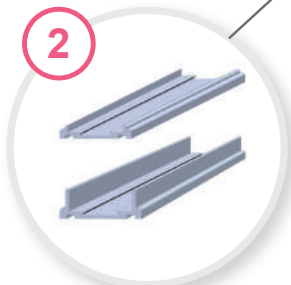

Maximum height: 3000 mm.
Maximum width: 6000mm.

BILATERAL

Pleated mosquito net system with bilateral opening. Possibility of access by both ends either individually or simultaneously.

Ideal system for places where you have double openings and you need to access without distinction on both ends.

Maximum height: 3000 mm.
Maximum width: 2500 mm.

AVAILABLE COLORS: Lacquered, Special, Anodized, Wood-effect.

BREAKDOWN

- 1- Aluminium perimeter frame
- 2- Lower profile available in 4 and 8 mm.
- 3- High resistance polyester pleated fabric
- 4- Bottom profile with nylon rope
- 5- Upper compensator with integrated bearing